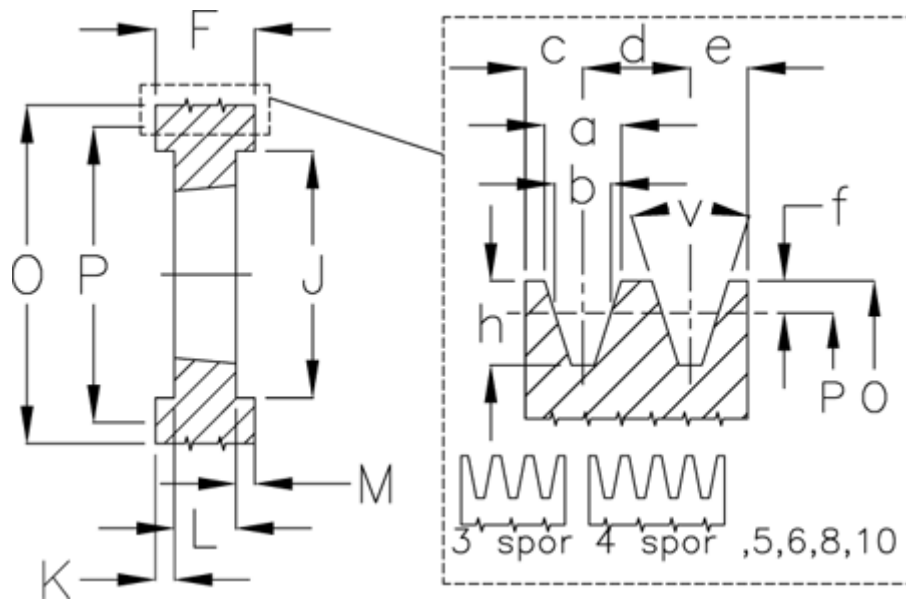

Article number: 604112025010

Description: V-belt pulley SPC 250/10 TL4040

Measures

a	= 22.0	For bush	= 4040	O	= 259.6
b	= 19.0	h	= 23.8	P	= 250
Bush ζ max	= 100	J	= 194	Type	= SPC
c	= 17.0	K	= 81	v	= 34 degrees
d	= 25.5	L	= 102		
e	= 17.0	m	= 81.0		
f	= 4.8	N	= -		
F	= 264	Number of ribs	= 10		